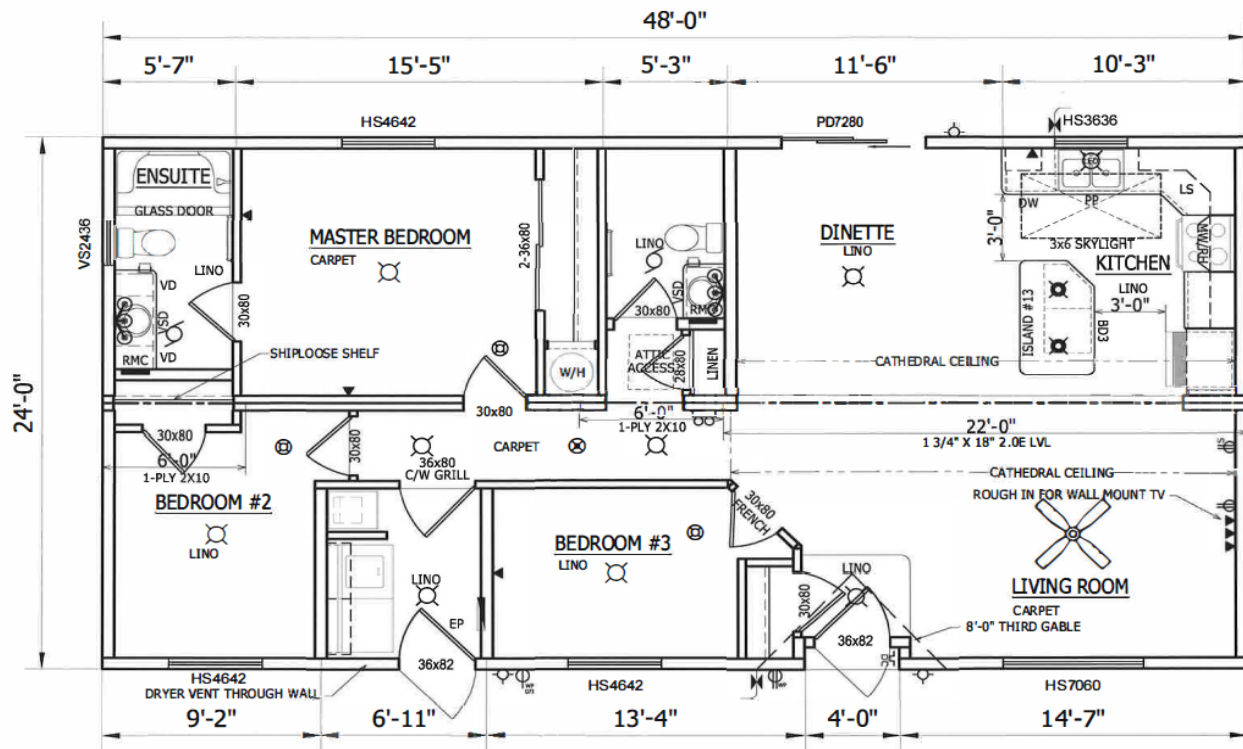

This home plan ranges from $190,000.00 and up. Personal selections will cause prices to change

Welcome to this fantastic home! Options include: plywood floors, seismic upgrades, 5/12 roof pitch, third gable, 9 Lite exterior doors, storm doors, French patio doors, Clermont interior doors, 3X6 skylight, washer/dryer cabinets, kitchen island, recessed medicine cabinets, banks of drawers, extra frost free tap and GFI, pendant lights over the island, soft close cabinet hardware, 60" shower with glass doors, white appliances, two colours of cabinets, and painted drywall interior.

Décor choices:

Vinyl Siding: Pebble

Roof: Driftwood shingles

Fascia: Sable

Cabinets: White kitchen & bathrooms,
Silken Maple on island

Countertop: Italian White

Backsplash: Zen

Paint: Durum

Lino: Texas Oak

Carpet: Pewter Tweed

Price includes delivery and set up within delivery area. Additional charges apply outside of Port Alberni, Campbell River and Victoria.

Price subject to change without notice due to fluctuation in the lumber market